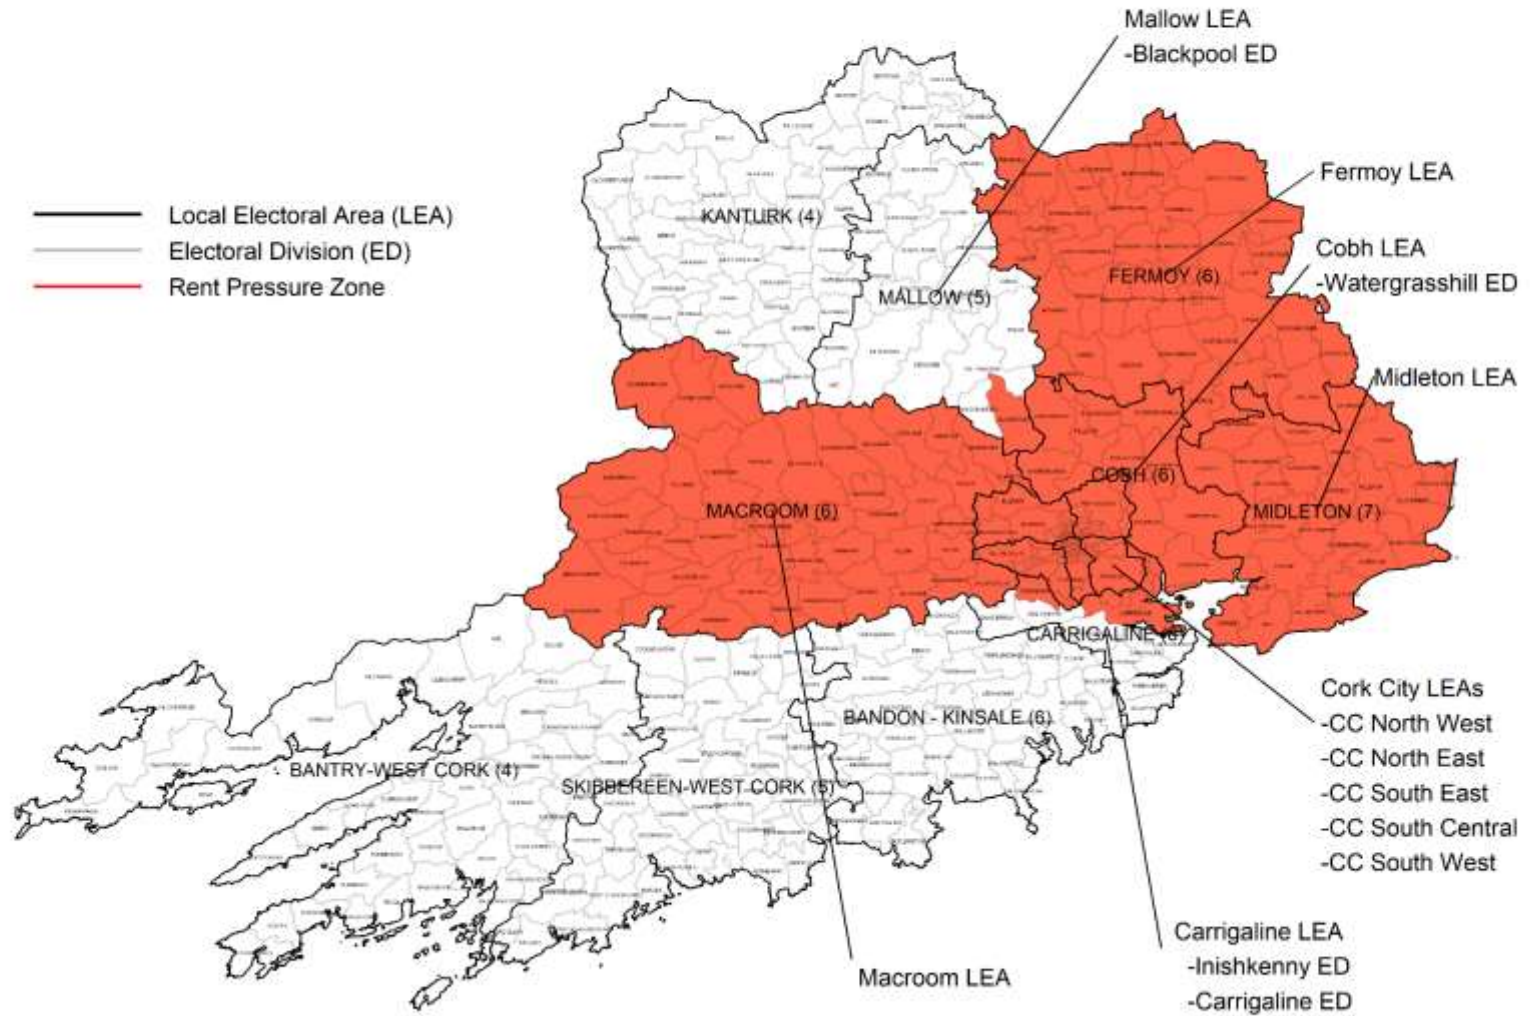

Designated Rent Pressure Zones - December 2019

Source: The Housing Agency

Cork City and County

Source: The Housing Agency

County Wicklow

Source: The Housing Agency

County Sligo

- Local Electoral Area (LEA)
- Electoral Division (ED)
- Rent Pressure Zone

Source: The Housing Agency

County Kilkenny

- Local Electoral Area (LEA)
- Electoral Division (ED)
- Rent Pressure Zone

Source: The Housing Agency