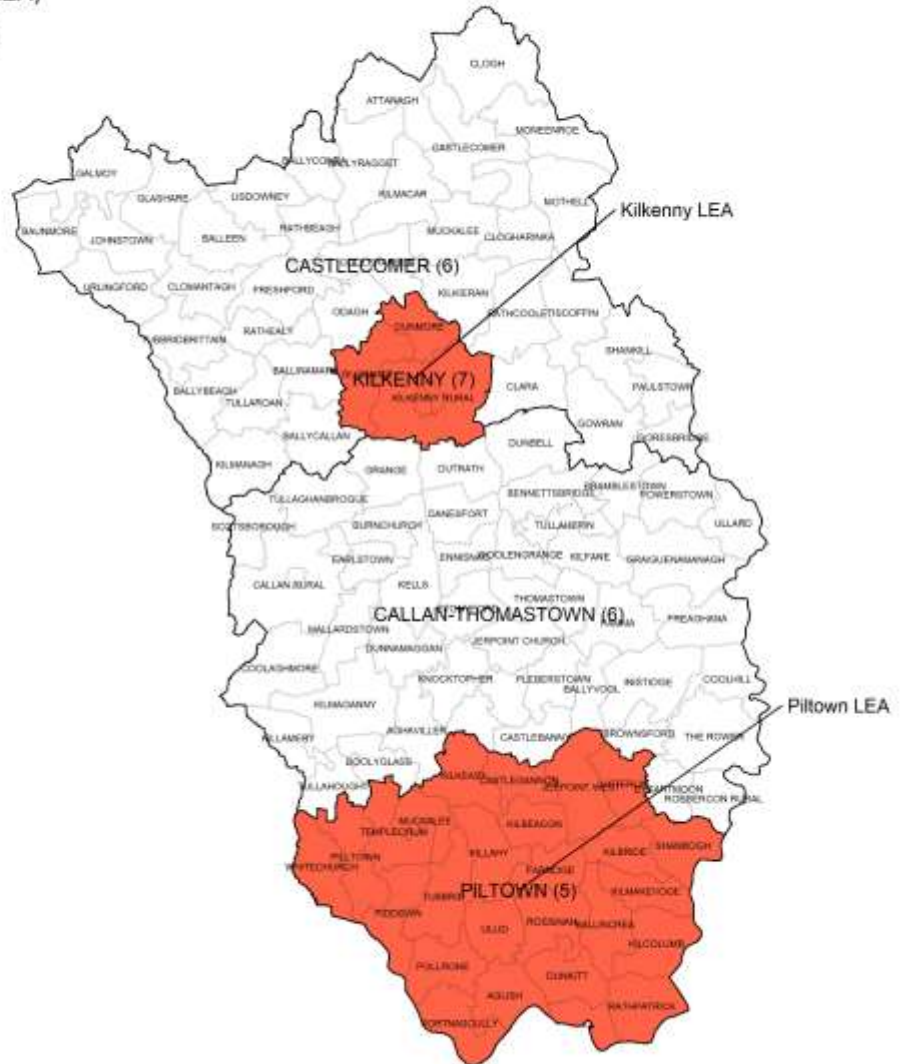

Designated Rent Pressure Zones - December 2019

Source: The Housing Agency

Cork City and County

Source: The Housing Agency

County Wicklow

Source: The Housing Agency

County Sligo

- Local Electoral Area (LEA)
- Electoral Division (ED)
- Rent Pressure Zone

Source: The Housing Agency

County Kilkenny

- Local Electoral Area (LEA)
- Electoral Division (ED)
- Rent Pressure Zone

Source: The Housing Agency