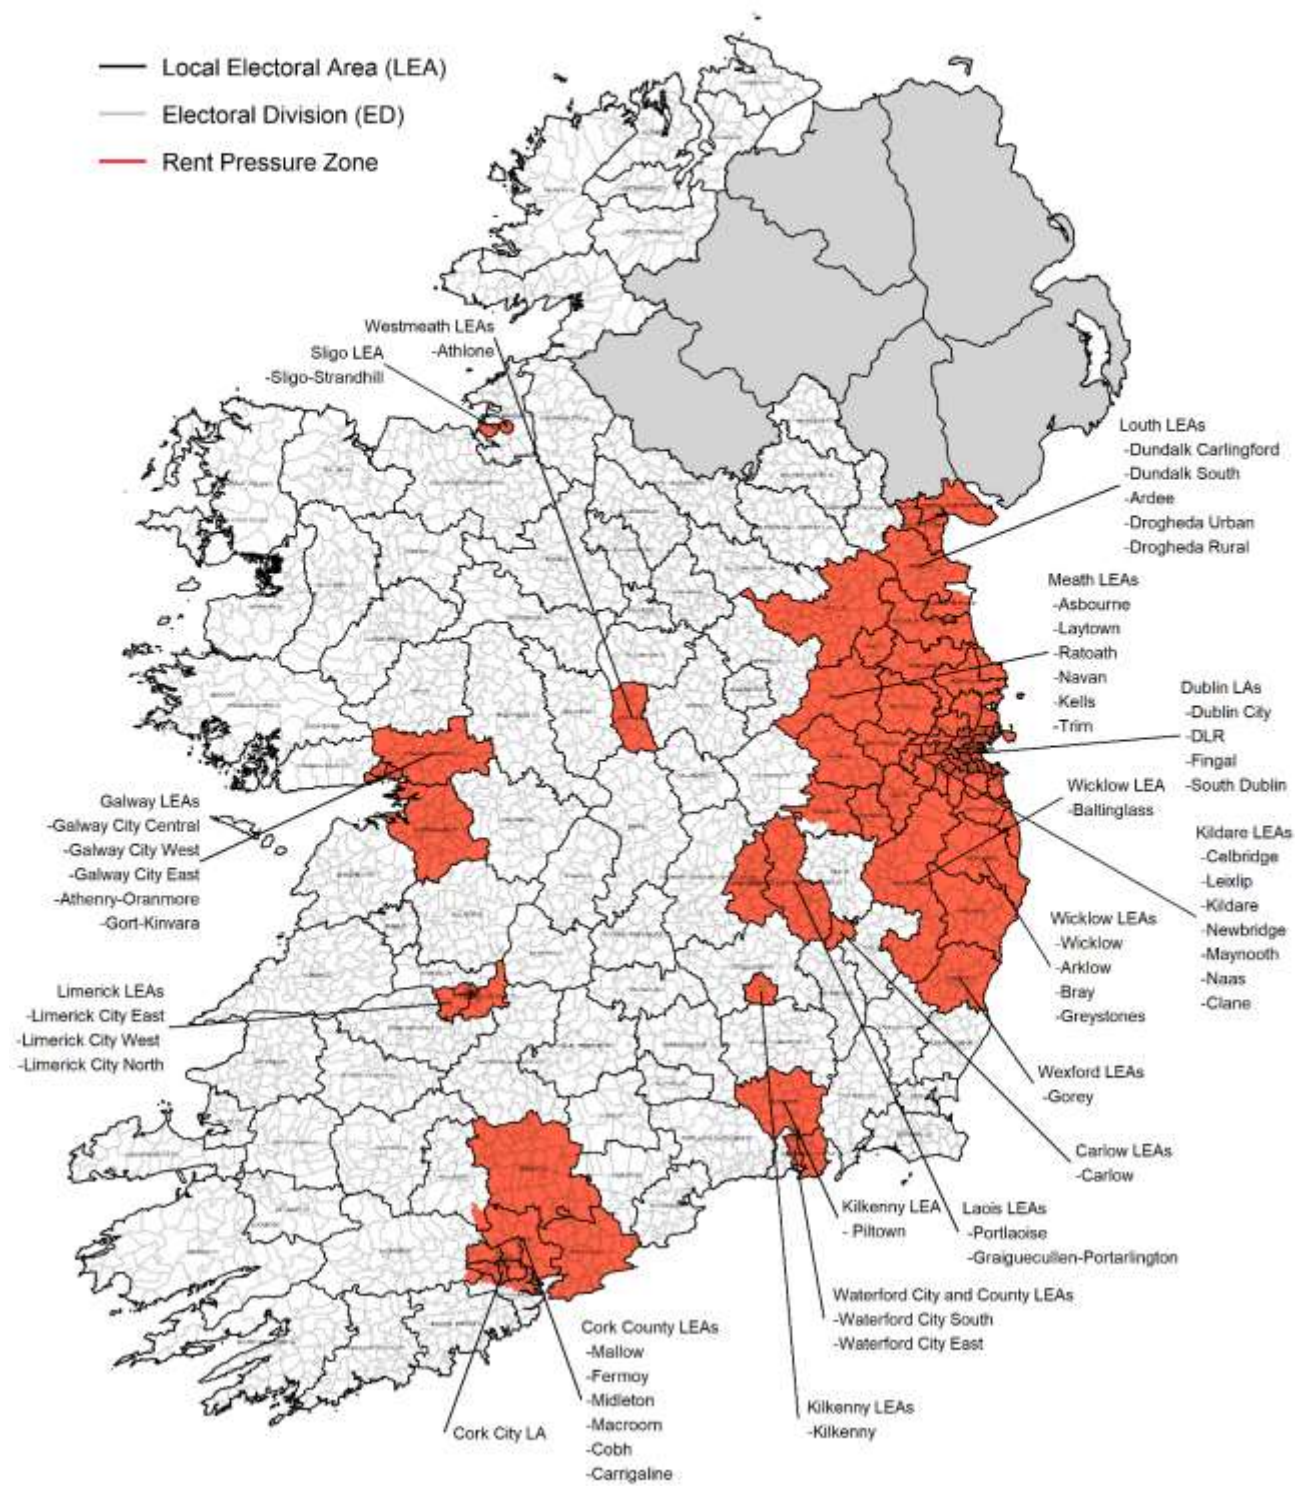

Designated Rent Pressure Zones - December 2019

Source: The Housing Agency

Cork City and County

Source: The Housing Agency

County Wicklow

Source: The Housing Agency

County Sligo

- Local Electoral Area (LEA)
- Electoral Division (ED)
- Rent Pressure Zone

Source: The Housing Agency

County Kilkenny

- Local Electoral Area (LEA)
- Electoral Division (ED)
- Rent Pressure Zone

Source: The Housing Agency